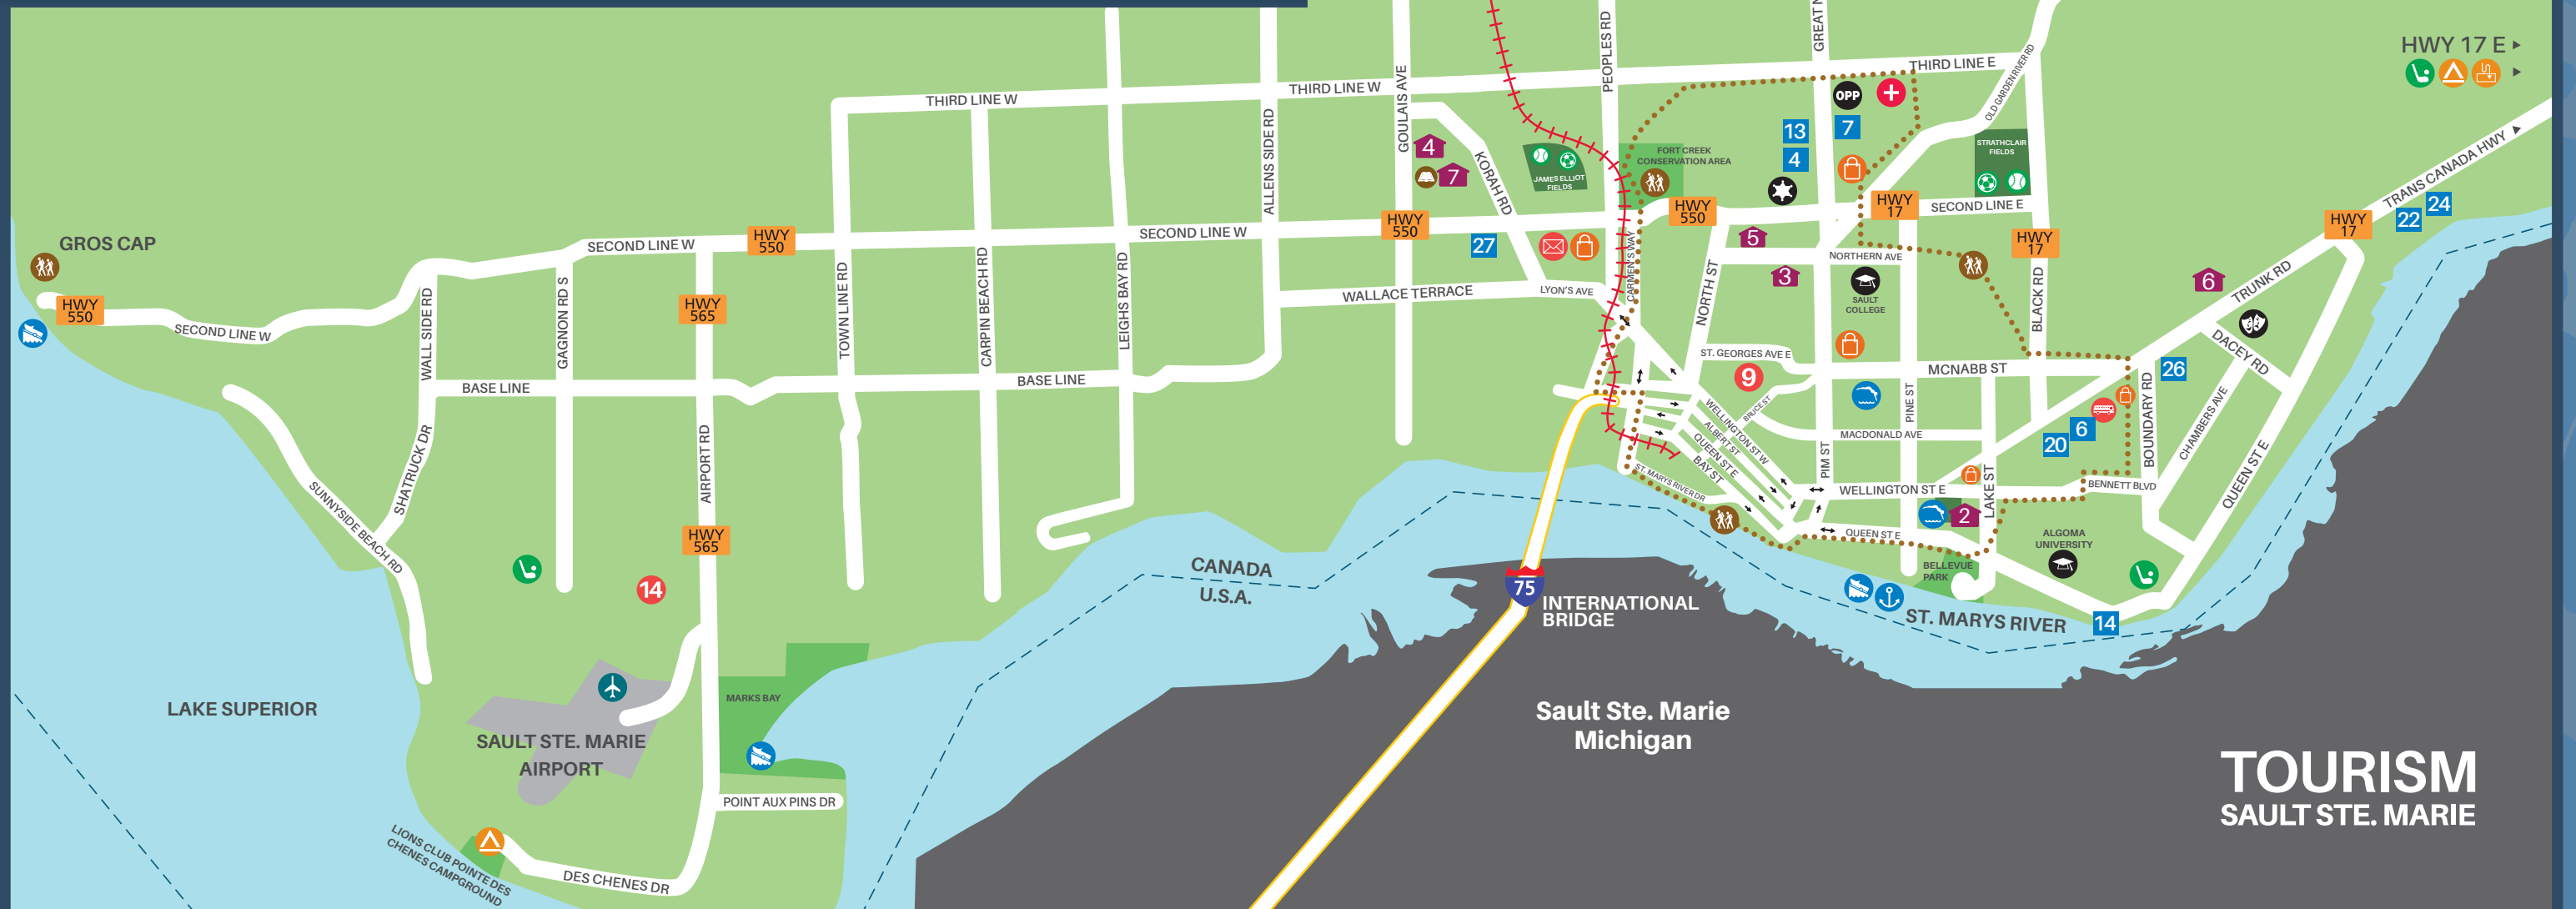

ACCOMMODATIONS

HOTELS

- 1 COMFORT INN
- 2 DAYS INN & SUITES SSM
- 3 DELTA HOTELS WATERFRONT
- 4 FAIRFIELD INN & SUITES
- 5 HOLIDAY INN EXPRESS SSM
- 6 HOWARD JOHNSON
- 7 MICROTTEL INN & SUITES
- 8 QUALITY INN & SUITES
- 9 QUATTRO HOTEL
- 10 SLEEP INN
- 11 SUPER 8
- 12 WATER TOWER INN

MOTELS

- 13 ADAMS MOTEL
- 14 ALGOMA CABINS & MOTEL
- 15 ALGONQUIN HOTEL
- 16 AMBASSADOR MOTEL
- 17 BEL-AIR MOTEL
- 18 CANADIAN MOTOR HOTEL
- 19 CATALINA MOTEL
- 20 HOLIDAY MOTEL
- 21 NORTHLANDER MOTEL
- 22 PINE GROVE MOTEL
- 23 SATELITE MOTEL
- 24 SHADY REST MOTEL
- 25 SKYLINE MOTEL
- 26 TRUNK ROAD MOTEL

CAMPGROUNDS, LODGES AND BED & BREAKFASTS

- 27 DEB'S BED & BREAKFAST
- 28 GLENVIEW COTTAGES & CAMPGROUND
- 29 KOA CAMPGROUND

ATTRACTIONS

- 1 AGAWA CANYON TOUR TRAIN
- 2 ART GALLERY OF ALGOMA
- 3 CANADIAN BUSHPLANE HERITAGE CENTRE
- 4 ENTOMICA
- 5 ERMATINGER • CLERGUE NATIONAL HISTORIC SITE
- 6 GATEWAY CASINO SSM
- 7 FRONTIER VILLAGE
- 8 HIAWATHA HIGHLANDS

- 9 HISTORIC LIGHTED CROSS
- 10 MACHINE SHOP
- 11 MILL MARKET
- 12 MOCKINGBIRD HILL FARM
- 13 ROBERTA BONDAR PAVILION
- 14 RUNWAY PARK
- 15 SSM CANAL NATIONAL HISTORIC SITE
- 16 SSM MUSEUM
- 17 SEARCHMONT RESORT
- 18 STATION MALL
- 19 STOKELY CREEK LODGE
- 20 TREETOP ADVENTURES

FOR MORE INFO VISIT: www.saulttourism.com

#THESOO

TOURISM
SAULT STE. MARIE